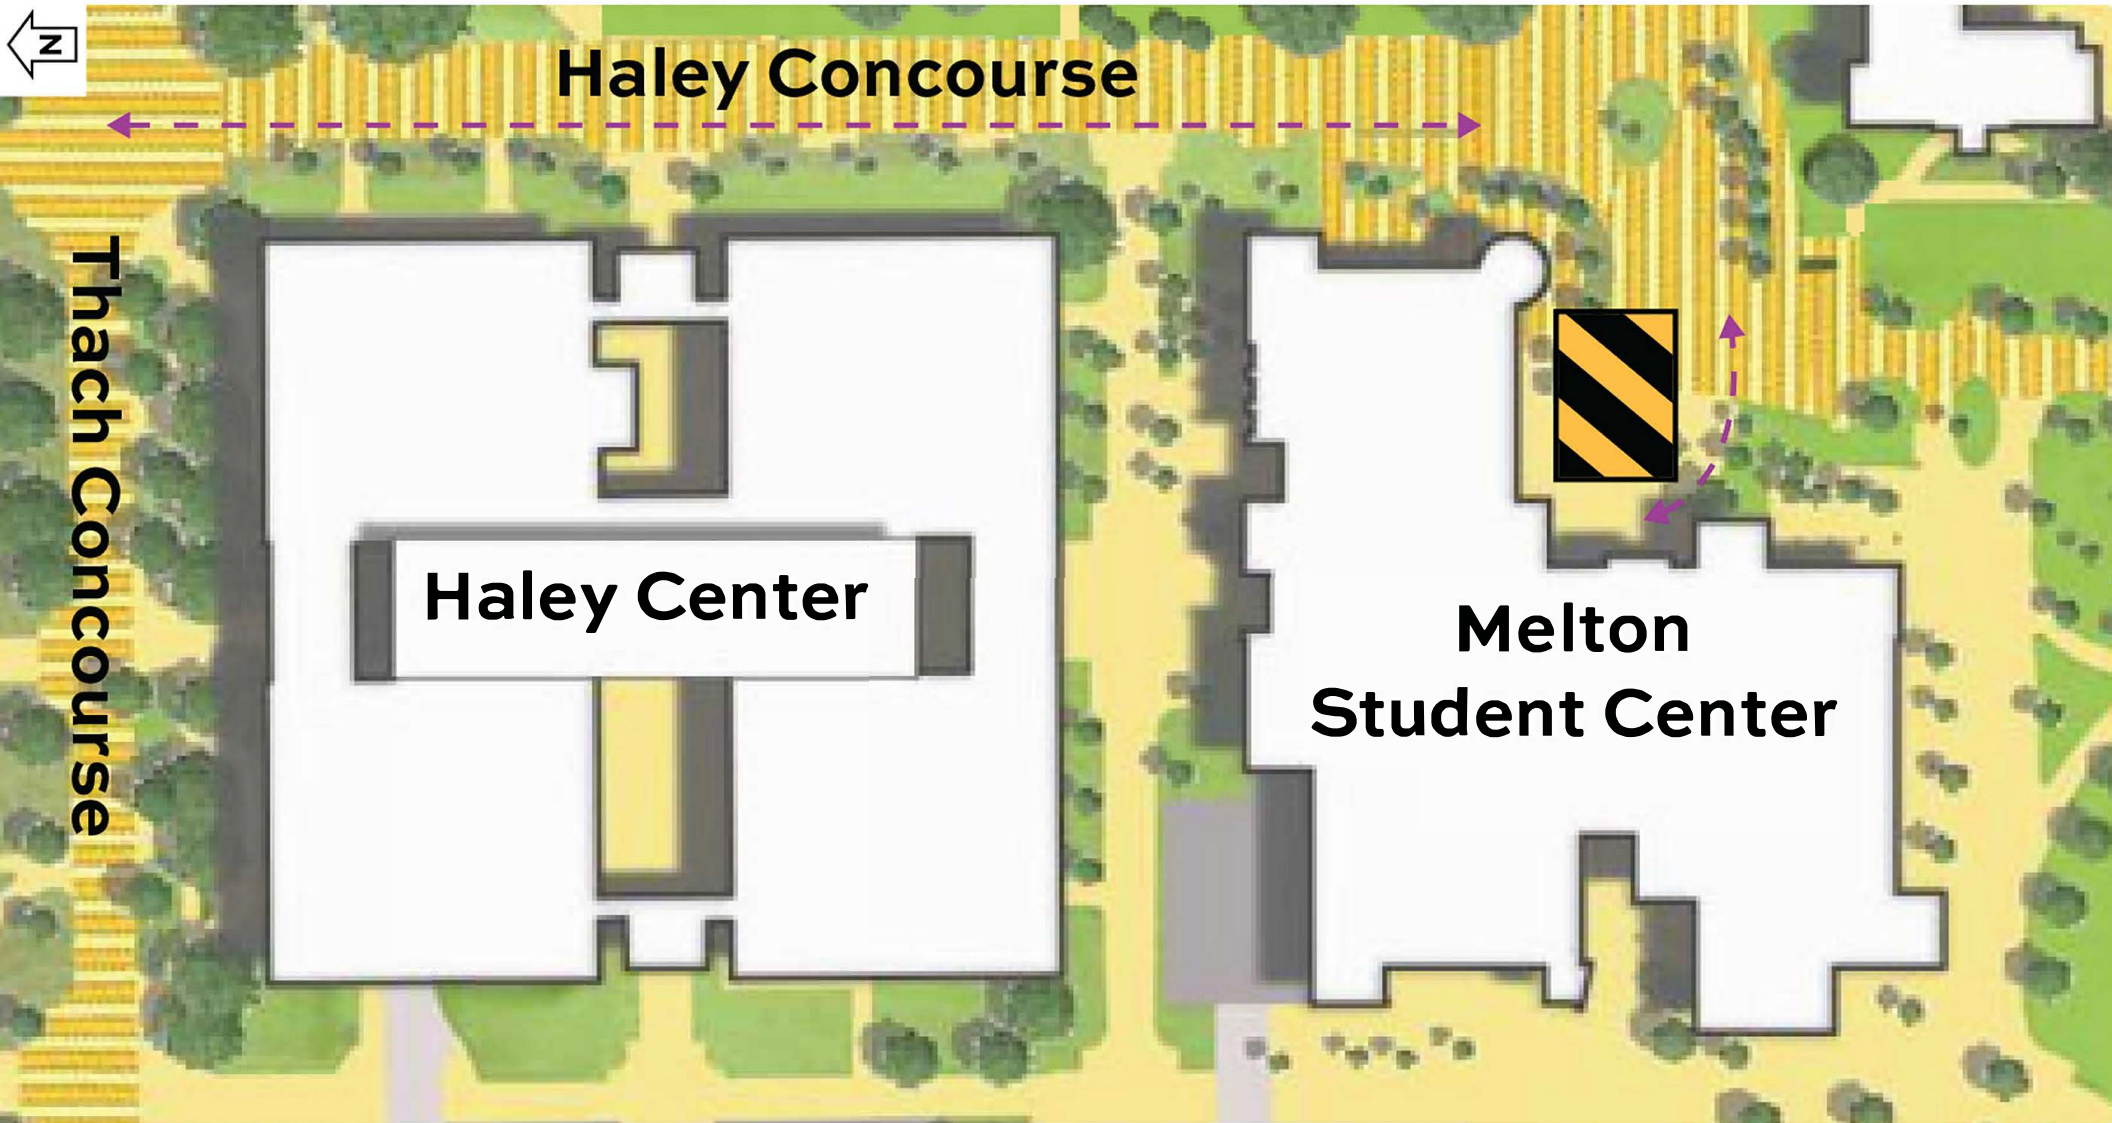

Aubie Statue Installation

AUBURN
UNIVERSITY

Facilities Management

Dates:

November 2023 -
February 2024

Construction
Area

Pedestrian
Route